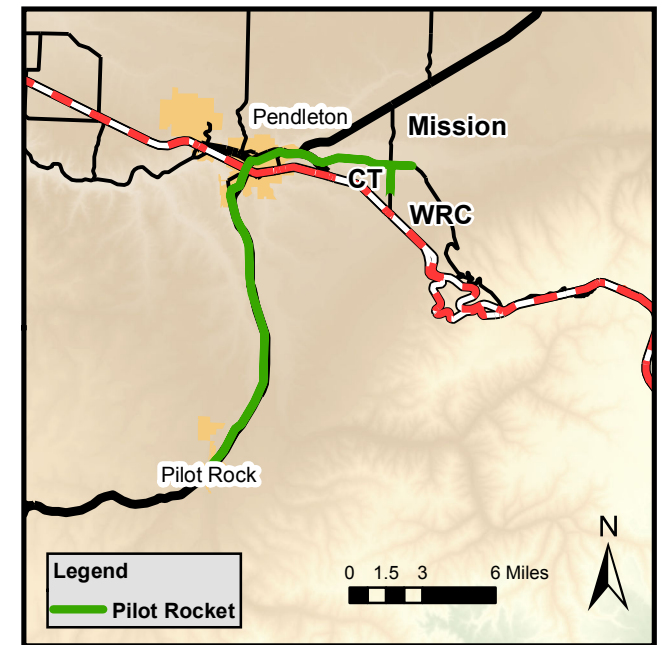

Pilot Rocket

January 2012

Monday - Friday

Free transit between Pendleton and Pilot Rock

AM	
Depart Bank of America (Main & Dorion)	6:08 AM
Pilot Rock (Post Office)	6:29 AM
Southgate Medical Center/BMCC	Request Only
Round-Up Park	6:50 AM
Walmart (West front entrance)	6:53 AM
City Hall/Library	6:57 AM
Bank of America (Main & Dorion)	6:58 AM
Til Taylor Park (SE 7th)	7:00 AM
Nixyaawii Governance Center	Request Only
Wildhorse Resort	7:15 AM
Mission Senior Center	7:18 AM
Whirlwind Turnout	7:20 AM
July Grounds	7:21 AM
MCS/Aspen & Cedar	7:23 AM
Easy Street	7:25 AM
Mission Market	7:27 AM
Nixyaawii Governance Center	7:30 AM
Cayuse Technologies	Request Only
Arrowhead Travel Plaza (Hub)	7:36 AM
Wildhorse Resort	7:40 AM
Til Taylor Park (SE 7th)	7:52 AM
Bank of America (Main & Dorion)	7:54 AM
City Hall/Library	7:55 AM
Arrive Round-Up Park	7:58 AM
BMCC/Airport/Walmart	Request Only
Southgate Medical Center	Request Only

PM	
Depart Arrowhead Travel Plaza (Hub)	5:00 PM
Wildhorse Resort	5:03 PM
Cayuse Technologies	5:05 PM
July Grounds (Mission)	5:11 PM
Bank of America (Main & Dorion)	5:22 PM
Walmart (West front entrance)	5:27 PM
Southgate Medical Center	Request Only
Pilot Rock (Post Office)	5:48 PM
Walmart (West front entrance)	Request Only
Arrive Bank of America (Main & Dorion)	6:14 PM